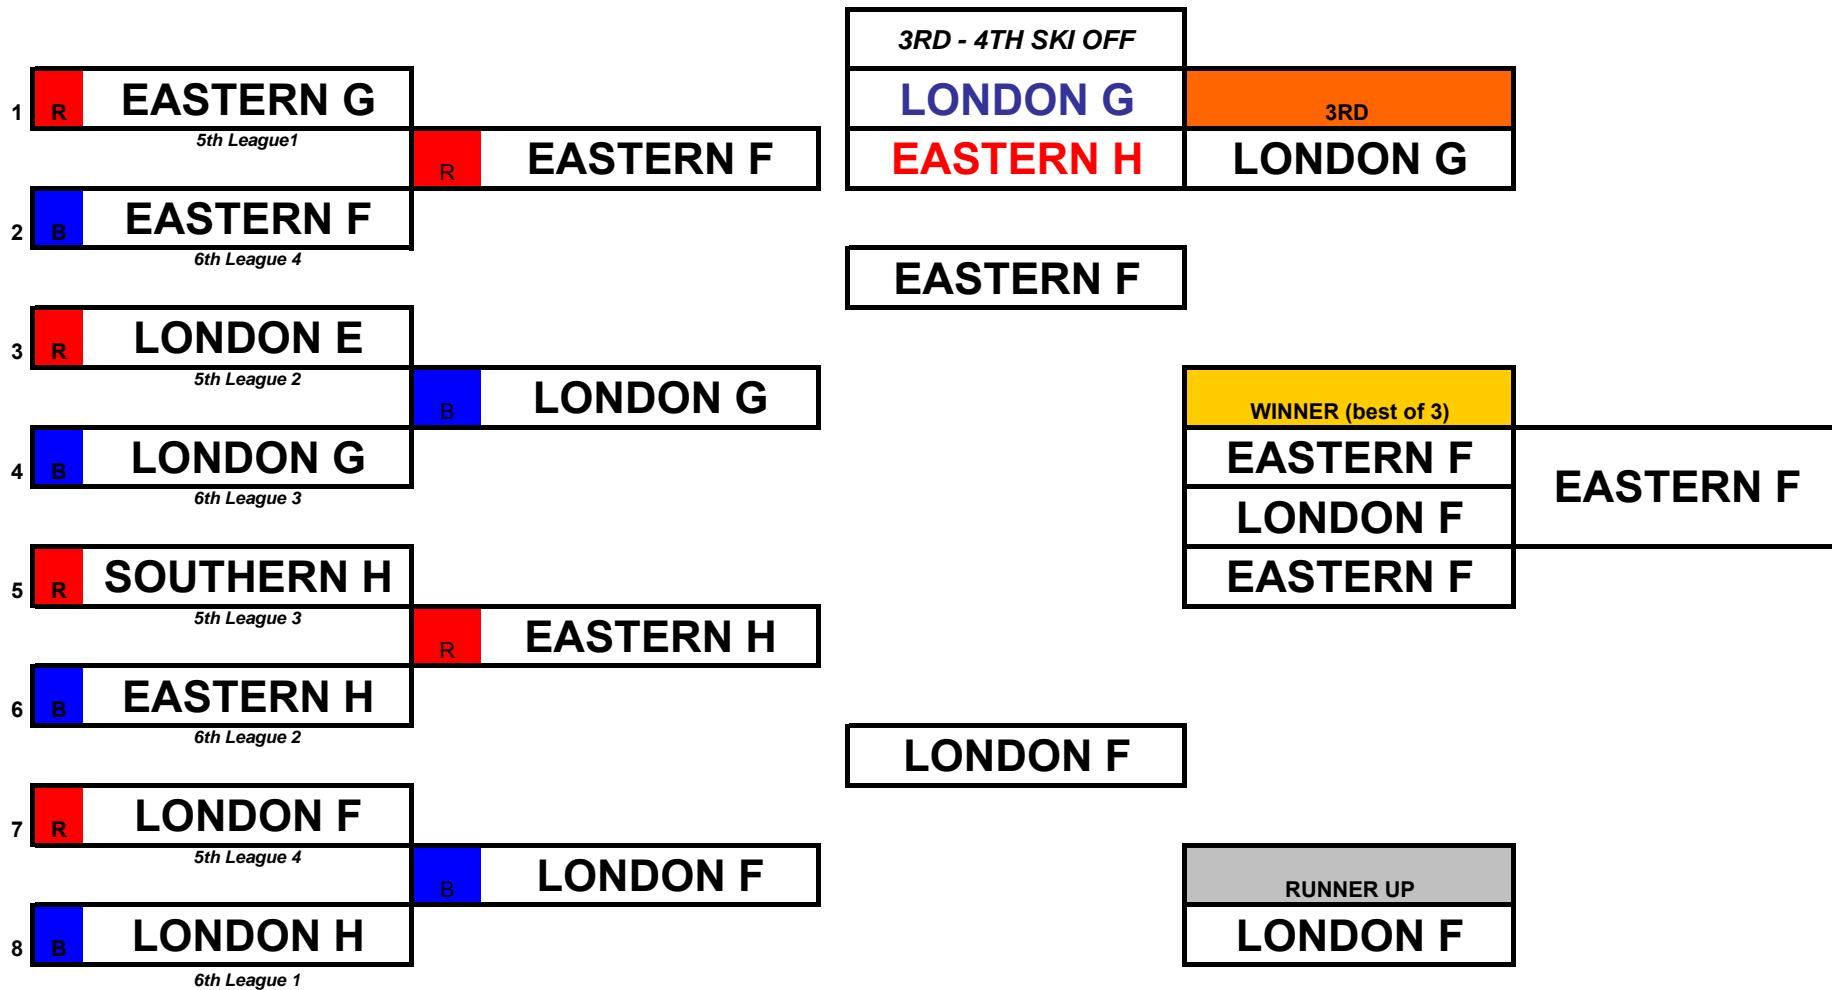

TRI REGIONAL TEAM EVENT 2015

KNOCKOUT STAGE (SHIELD COMPETITION)

TRI REGIONAL TEAM EVENT 2015

KNOCKOUT STAGE (PLATE COMPETITION)

TRI REGIONAL TEAM EVENT 2015

KNOCKOUT STAGE (MAIN EVENT)