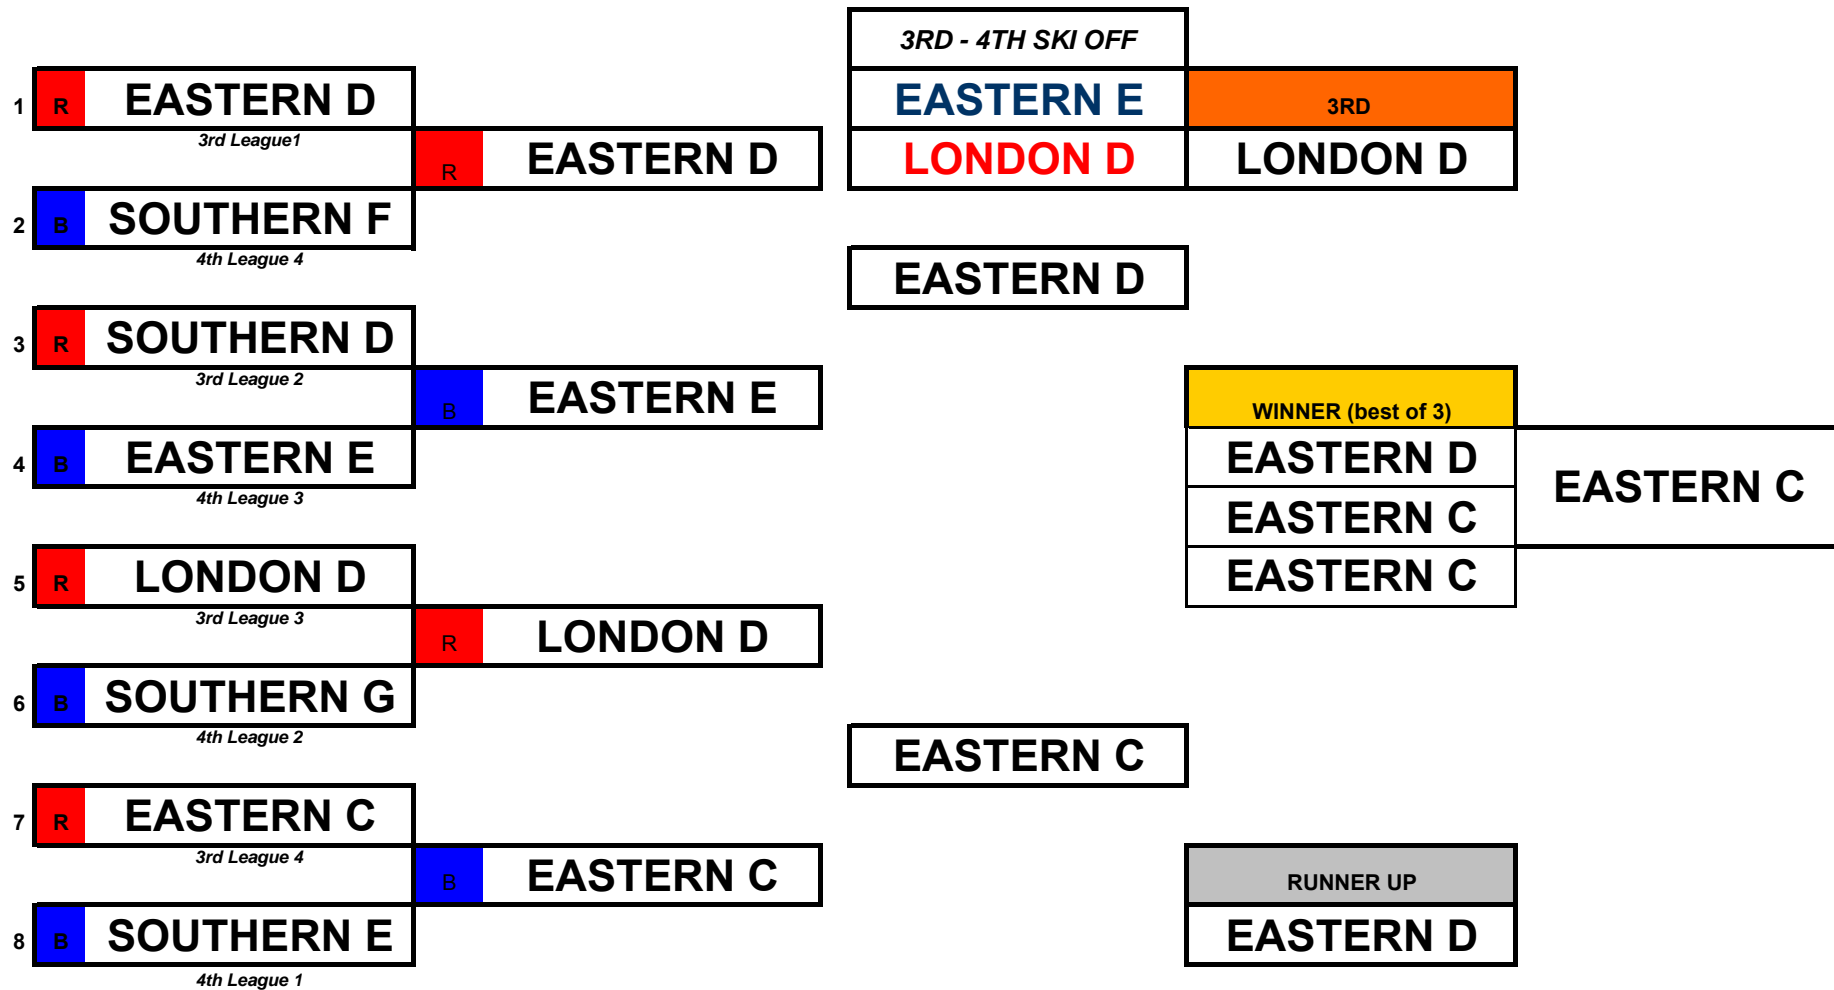

TRI REGIONAL TEAM EVENT 2015

KNOCKOUT STAGE (SHIELD COMPETITION)

TRI REGIONAL TEAM EVENT 2015

KNOCKOUT STAGE (PLATE COMPETITION)

TRI REGIONAL TEAM EVENT 2015

KNOCKOUT STAGE (MAIN EVENT)