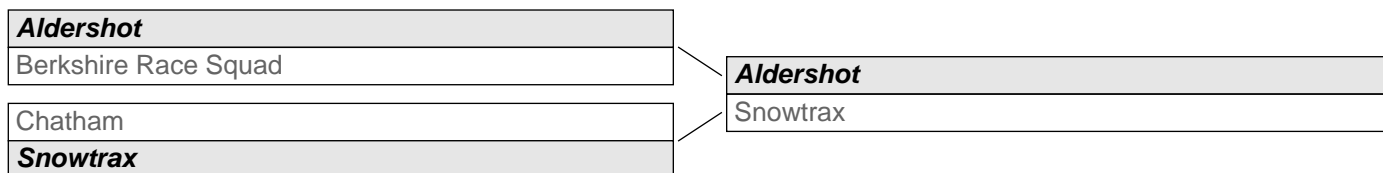

## Bromley (13-Jul-2013) : Club Teams: 11 & Under

Draw