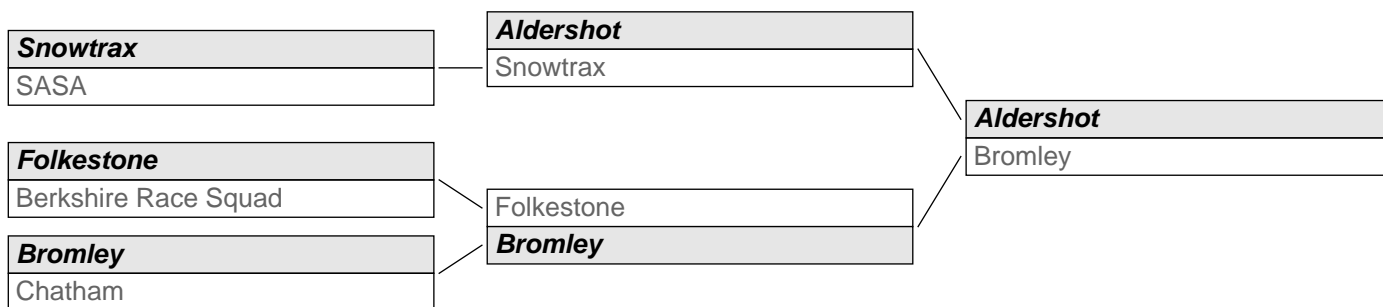

## Bromley (13-Jul-2013) : Club Teams: 11 & Under

Draw

## Bromley (13-Jul-2013) : Club Teams: 16 & Under

Draw